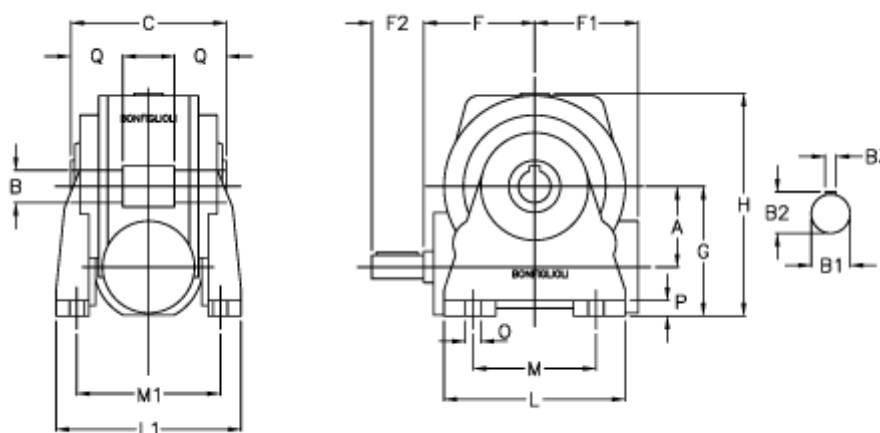

# Data Sheet

Article number: 3901150046100

Description: Worm gear with solid input shaft  
VF 150N-46-HS

## Measures

a	= 150.0	F1 = 179	O = 18.0
B	= 50	F2 = 65	P = 20
B1	= 35	g = 220	Q = 55.0
B2	= 38.0	H = 400.0	
B3	= 10	L = 330	
C	= 175	L1 = 260	
Description = VF 150N-xx-HS		m = 240	
F	= 185.0	M1 = 211.0	